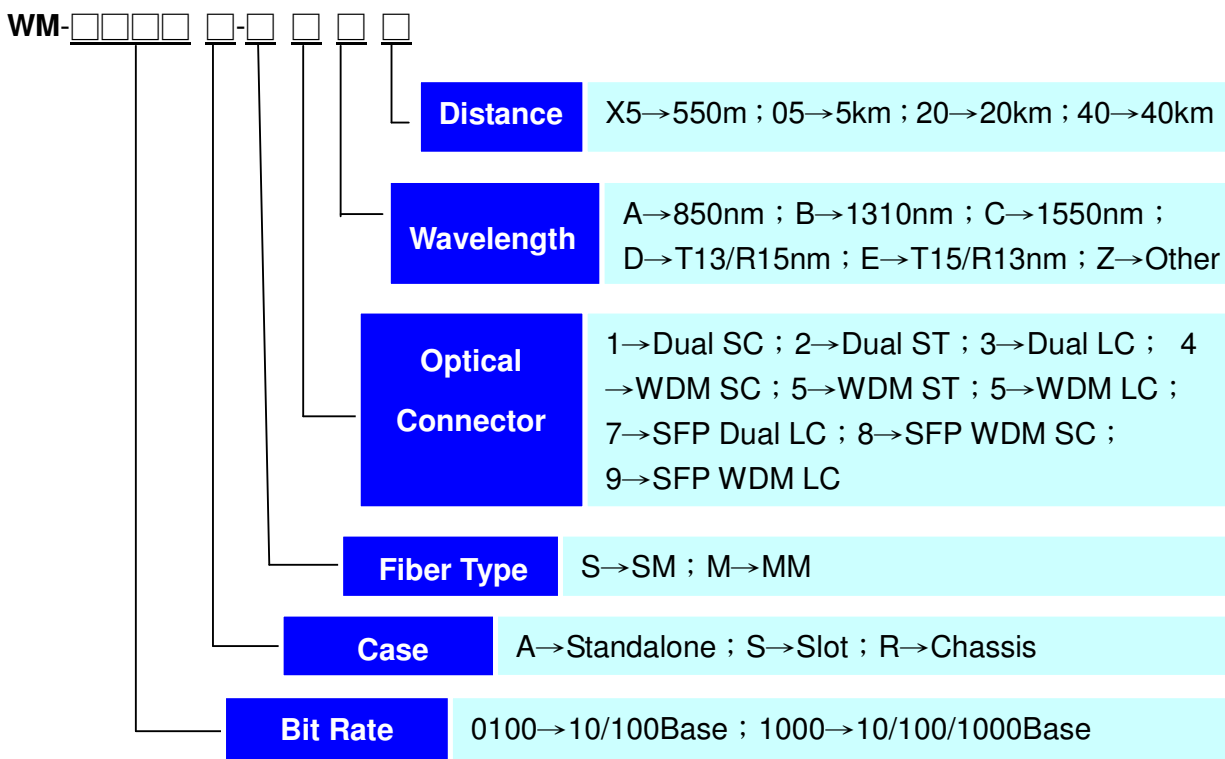

訂購資訊

威富科技有限公司.

台北縣土城市青雲路 295 巷 16 弄 26 號 6 樓

E-mail : sales@waveform.com.tw www.waveform.com.tw Tel : +886-2-2260-1657 5-4