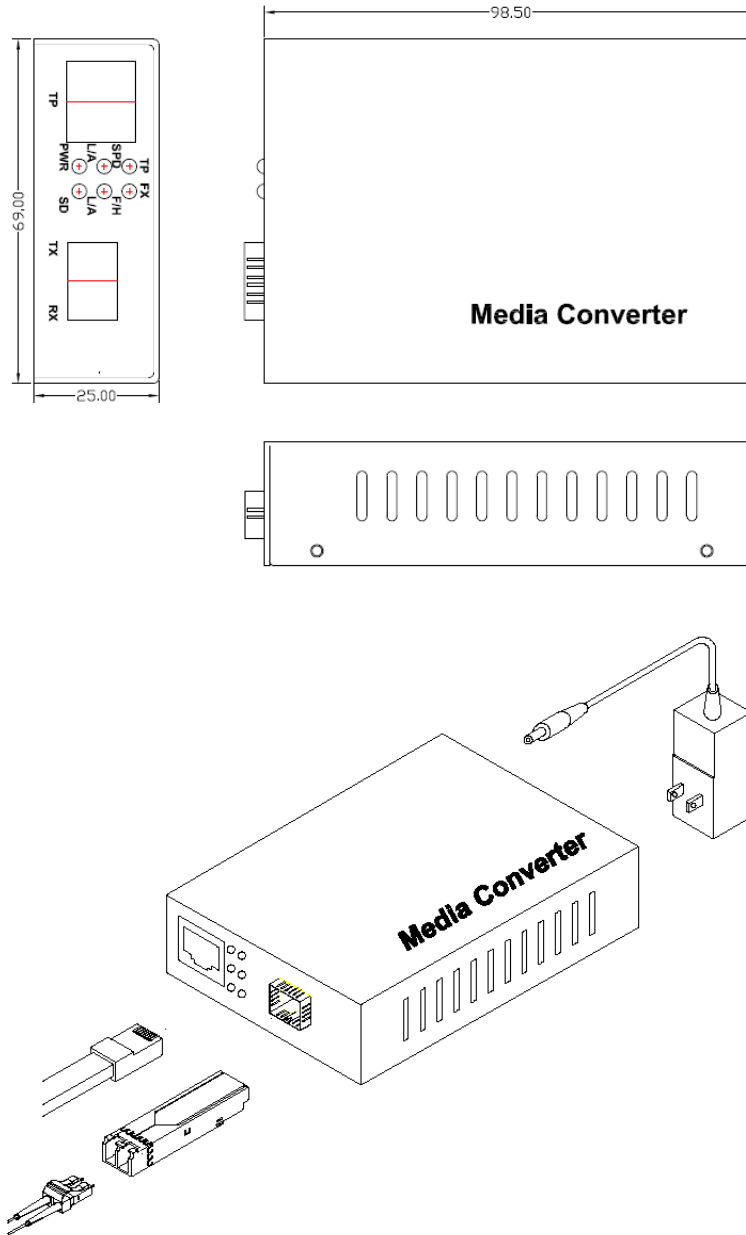

威富科技有限公司

ROHS Compliant
SFP 千兆乙太網路光電轉換器

Table 3. 外觀尺寸

威富科技有限公司.

台北縣土城市青雲路 295 巷 16 弄 26 號 6 樓

E-mail : sales@waveform.com.tw www.waveform.com.tw Tel : +886-2-2260-1657 5-3